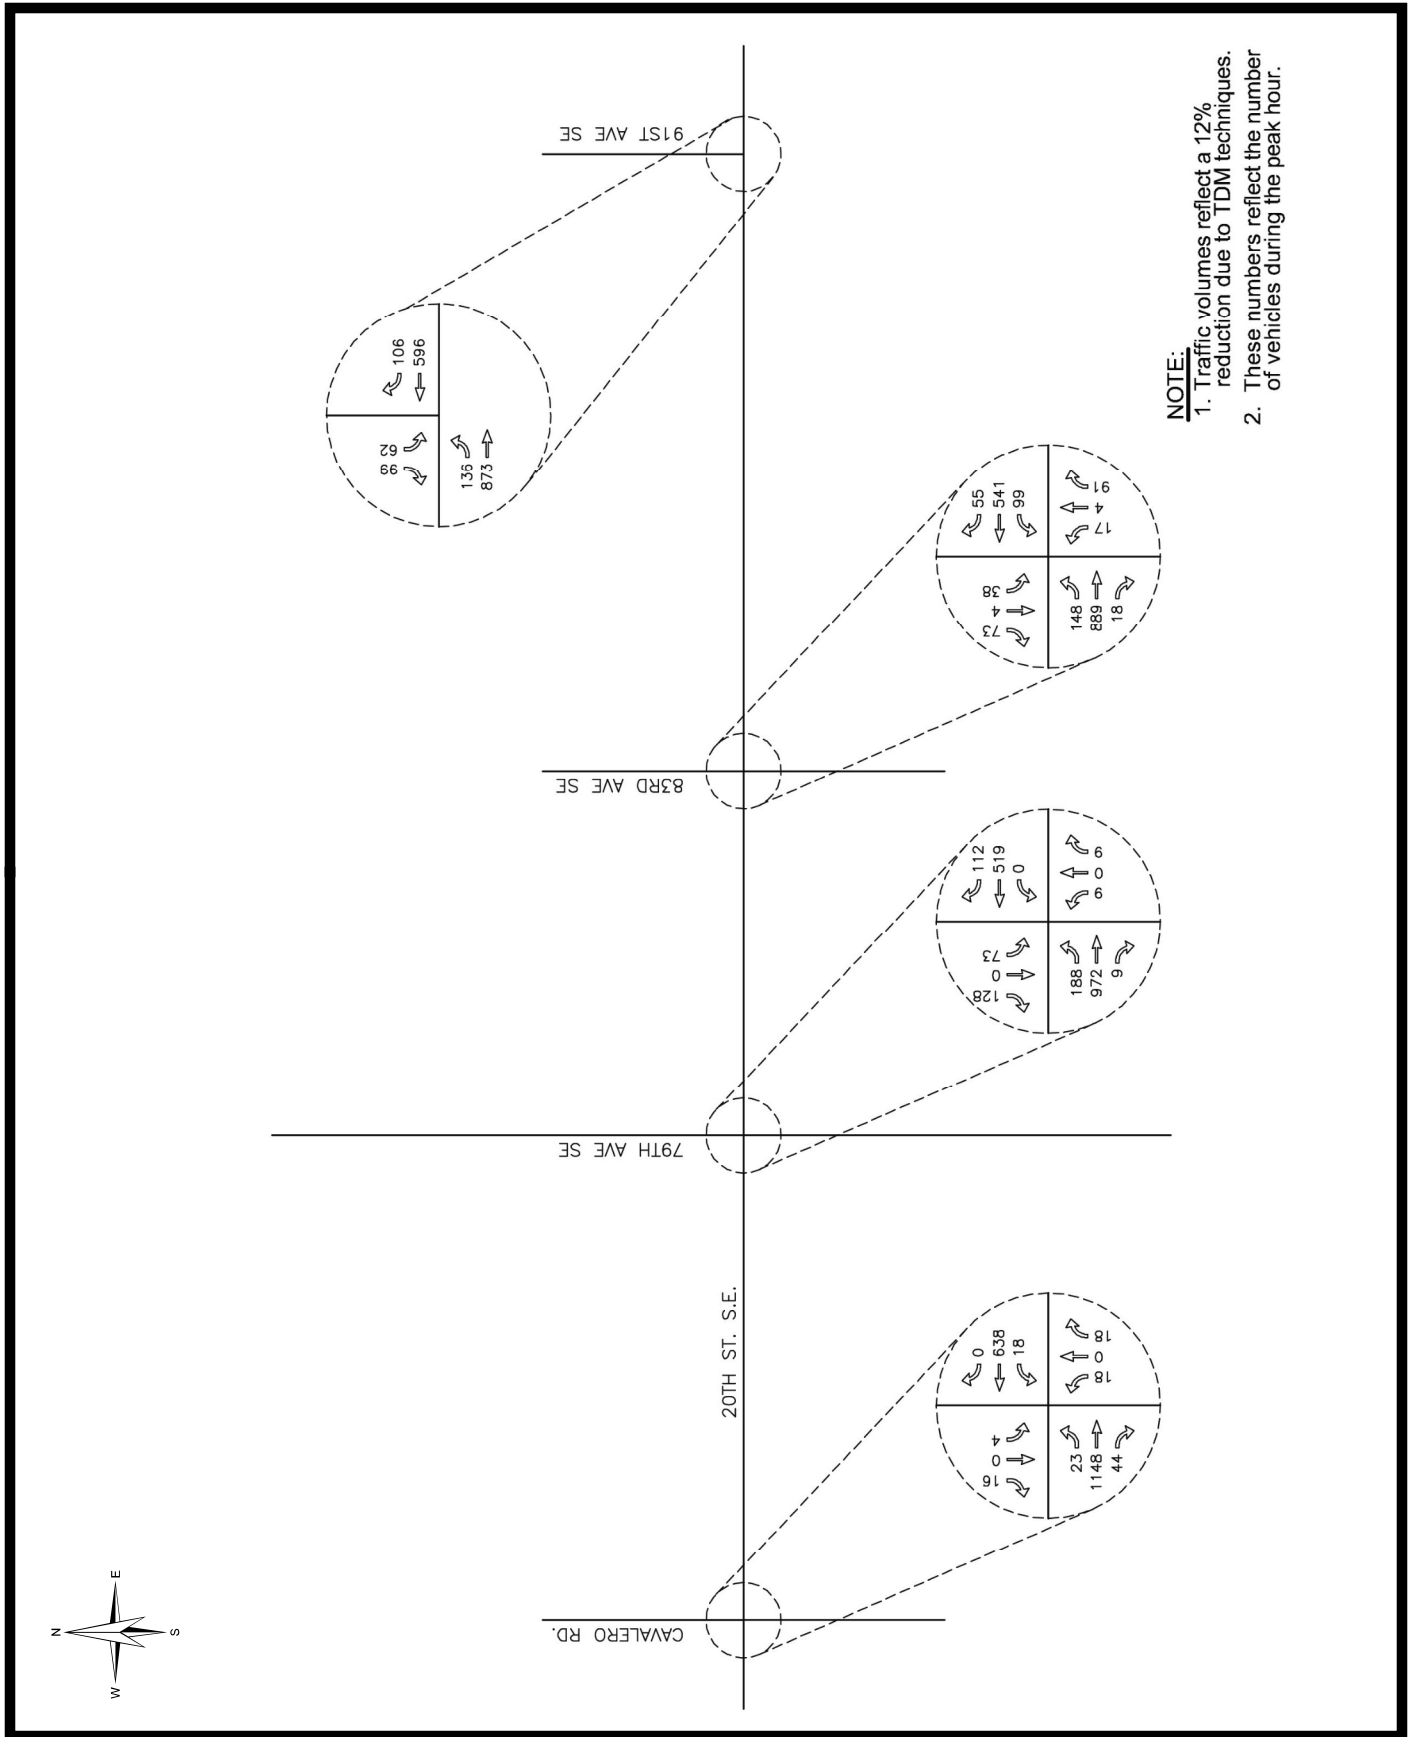

Snohomish County disclaims any warranty of merchantability or warranty of fitness of this map for any particular purpose, either express or implied. Any user of this map assumes all responsibility for use thereof, and further agrees to hold Snohomish County harmless from and against any damage, loss, or liability arising from any use of this map.

Figure 10a: 2010 Preferred Alternative AM Peak-Hour Traffic Volumes

Snohomish County disclaims any warranty of merchantability or warranty of fitness of this map for any particular purpose, either express or implied. Any user of this map assumes all responsibility for use thereof, and further agrees to hold Snohomish County harmless from and against any damage, loss, or liability arising from any use of this map.

Figure 10b: 2010 Preferred Alternative PM Peak-Hour Traffic Volumes