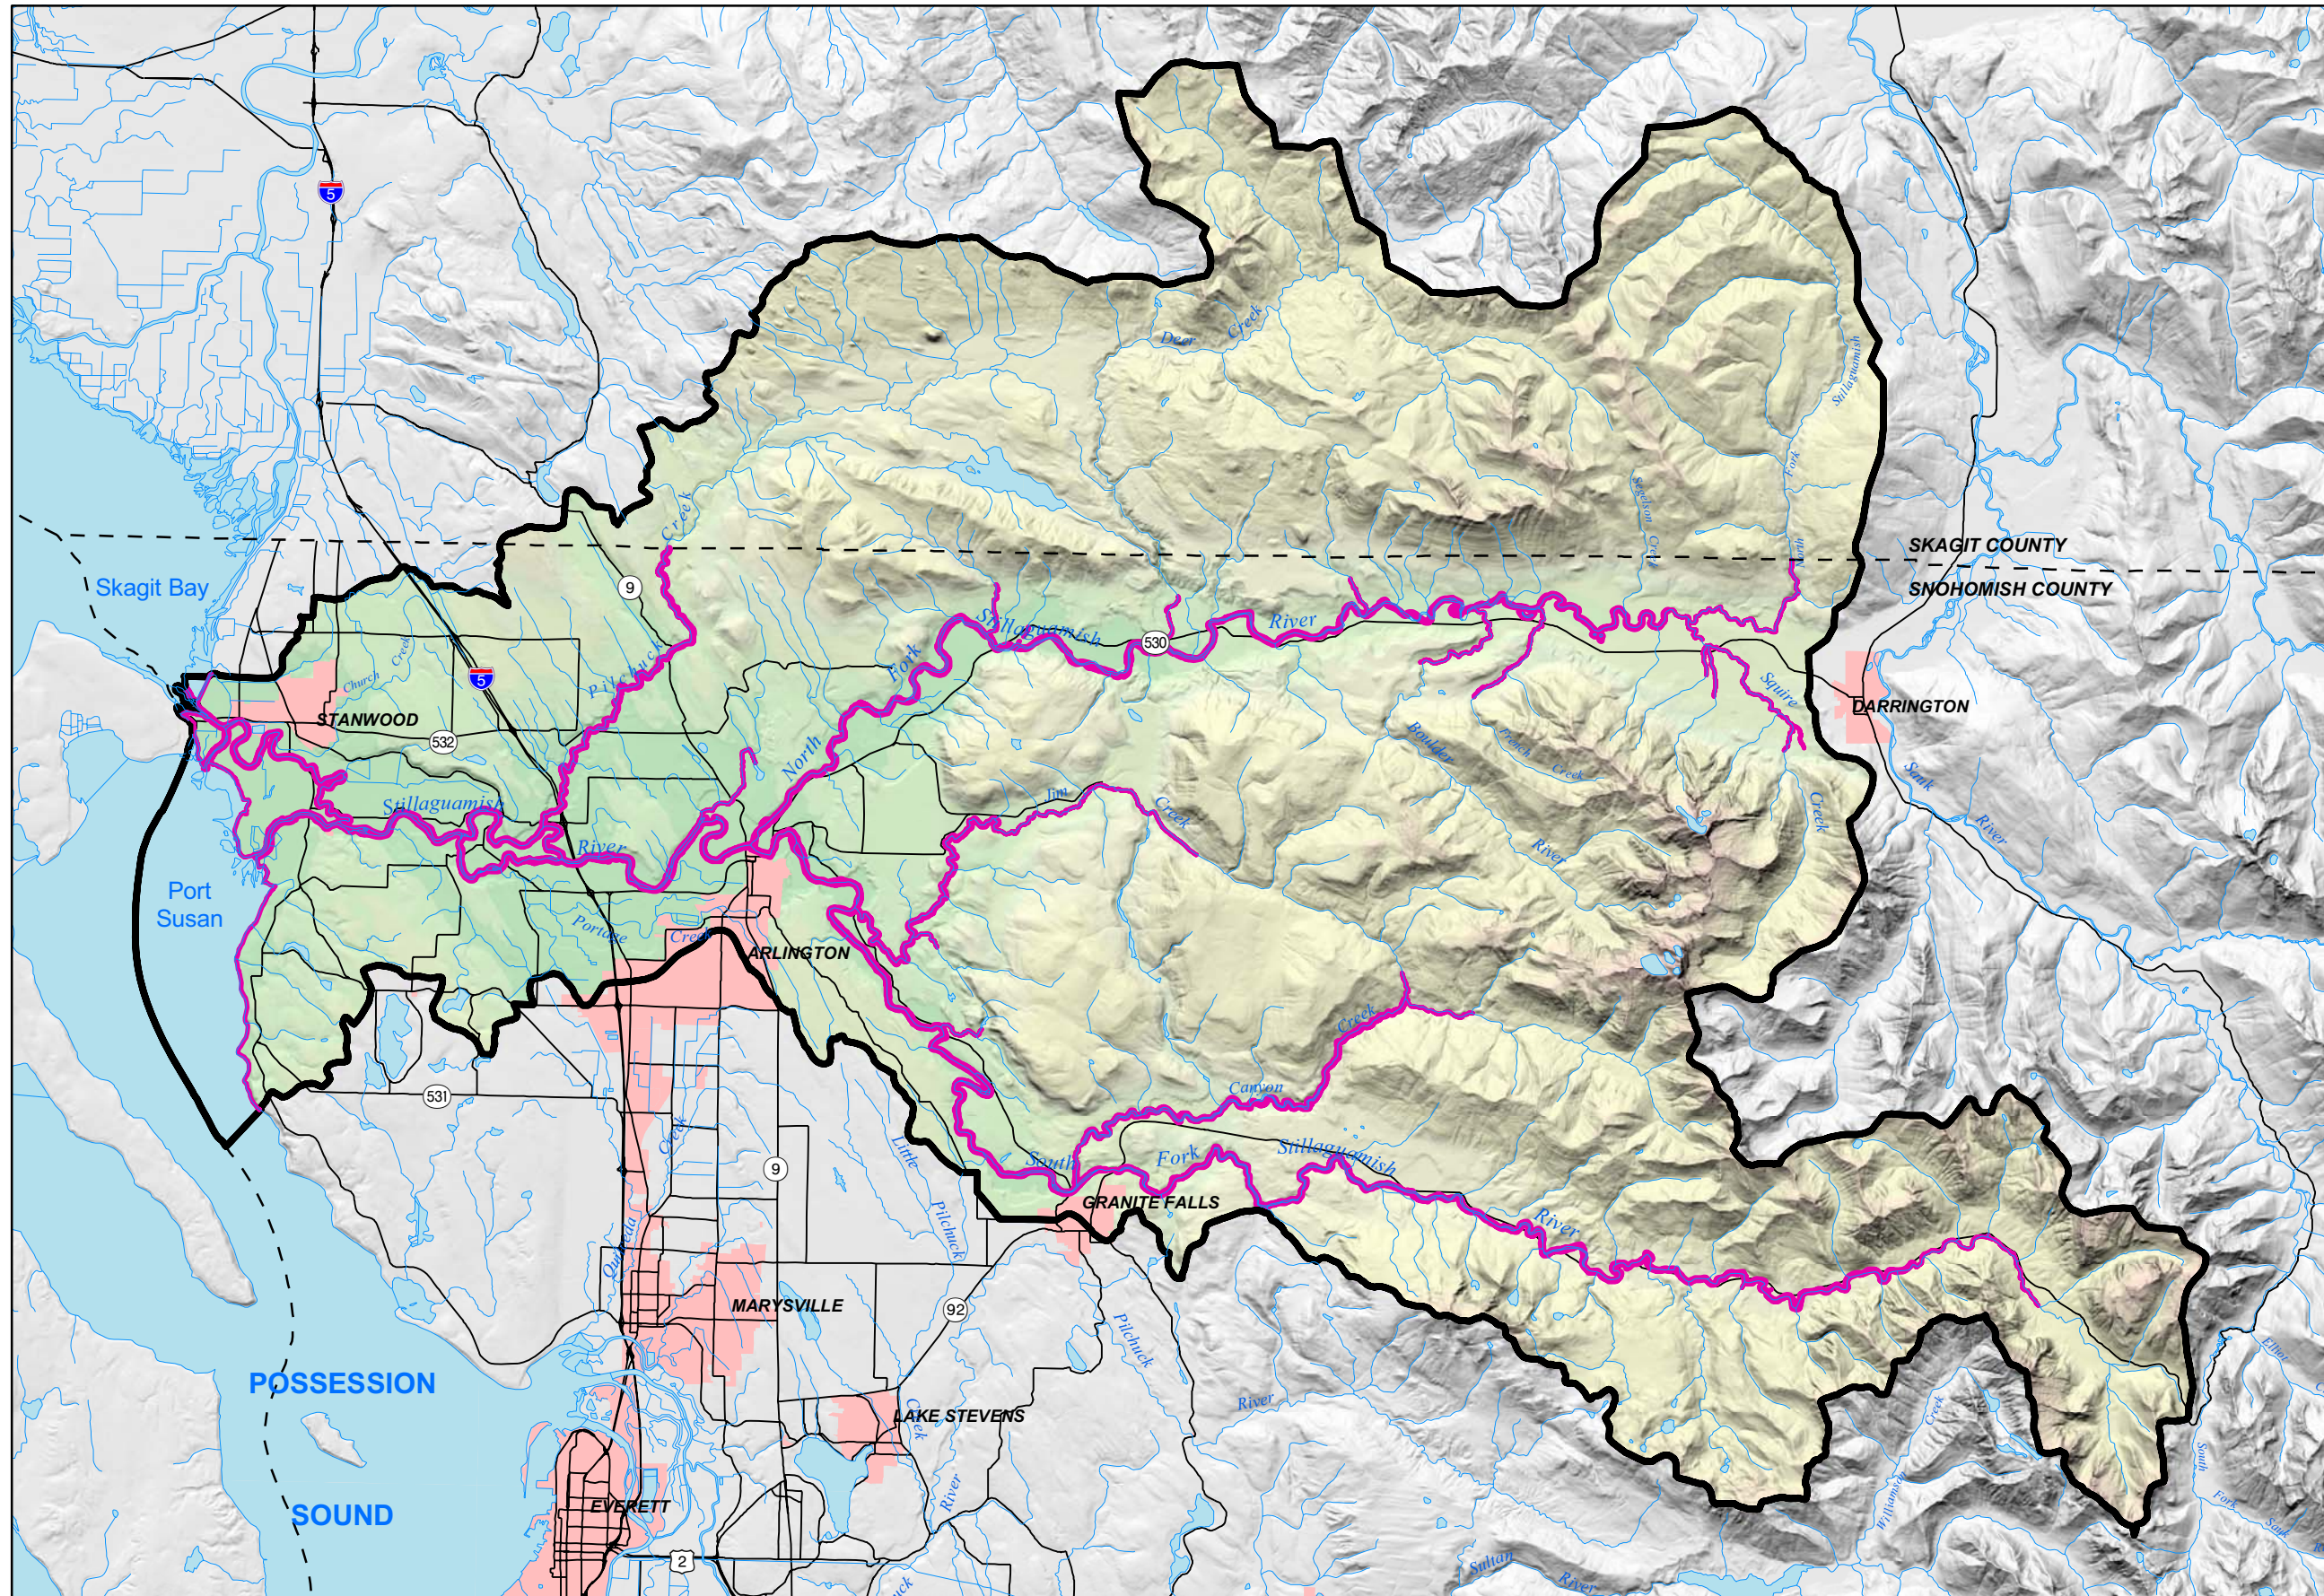

Figure 2: Stillaguamish Watershed Chinook Salmon Distribution

- Legend**
- WRIA 5 Boundary
 - County Boundary
 - Major Roads
 - Rivers
 - Chinook Salmon Distribution
 - Lakes
 - Urban Areas

Snohomish County, Washington

Stillaguamish Tribe of Indians
 Snohomish County
 PUBLIC WORKS
 SURFACE WATER MANAGEMENT
 (425) 358-3464

Snohomish County disclaims any warranty of merchantability or warranty of fitness of this data (or map) for any particular purpose, either express or implied. No representation or warranty is made concerning the accuracy, currency, completeness or quality of data depicted. Any user of this data (or map) assumes all responsibility for use thereof, and further agrees to hold Snohomish County harmless from and against any damage, loss, or liability arising from any use of this data (or map).