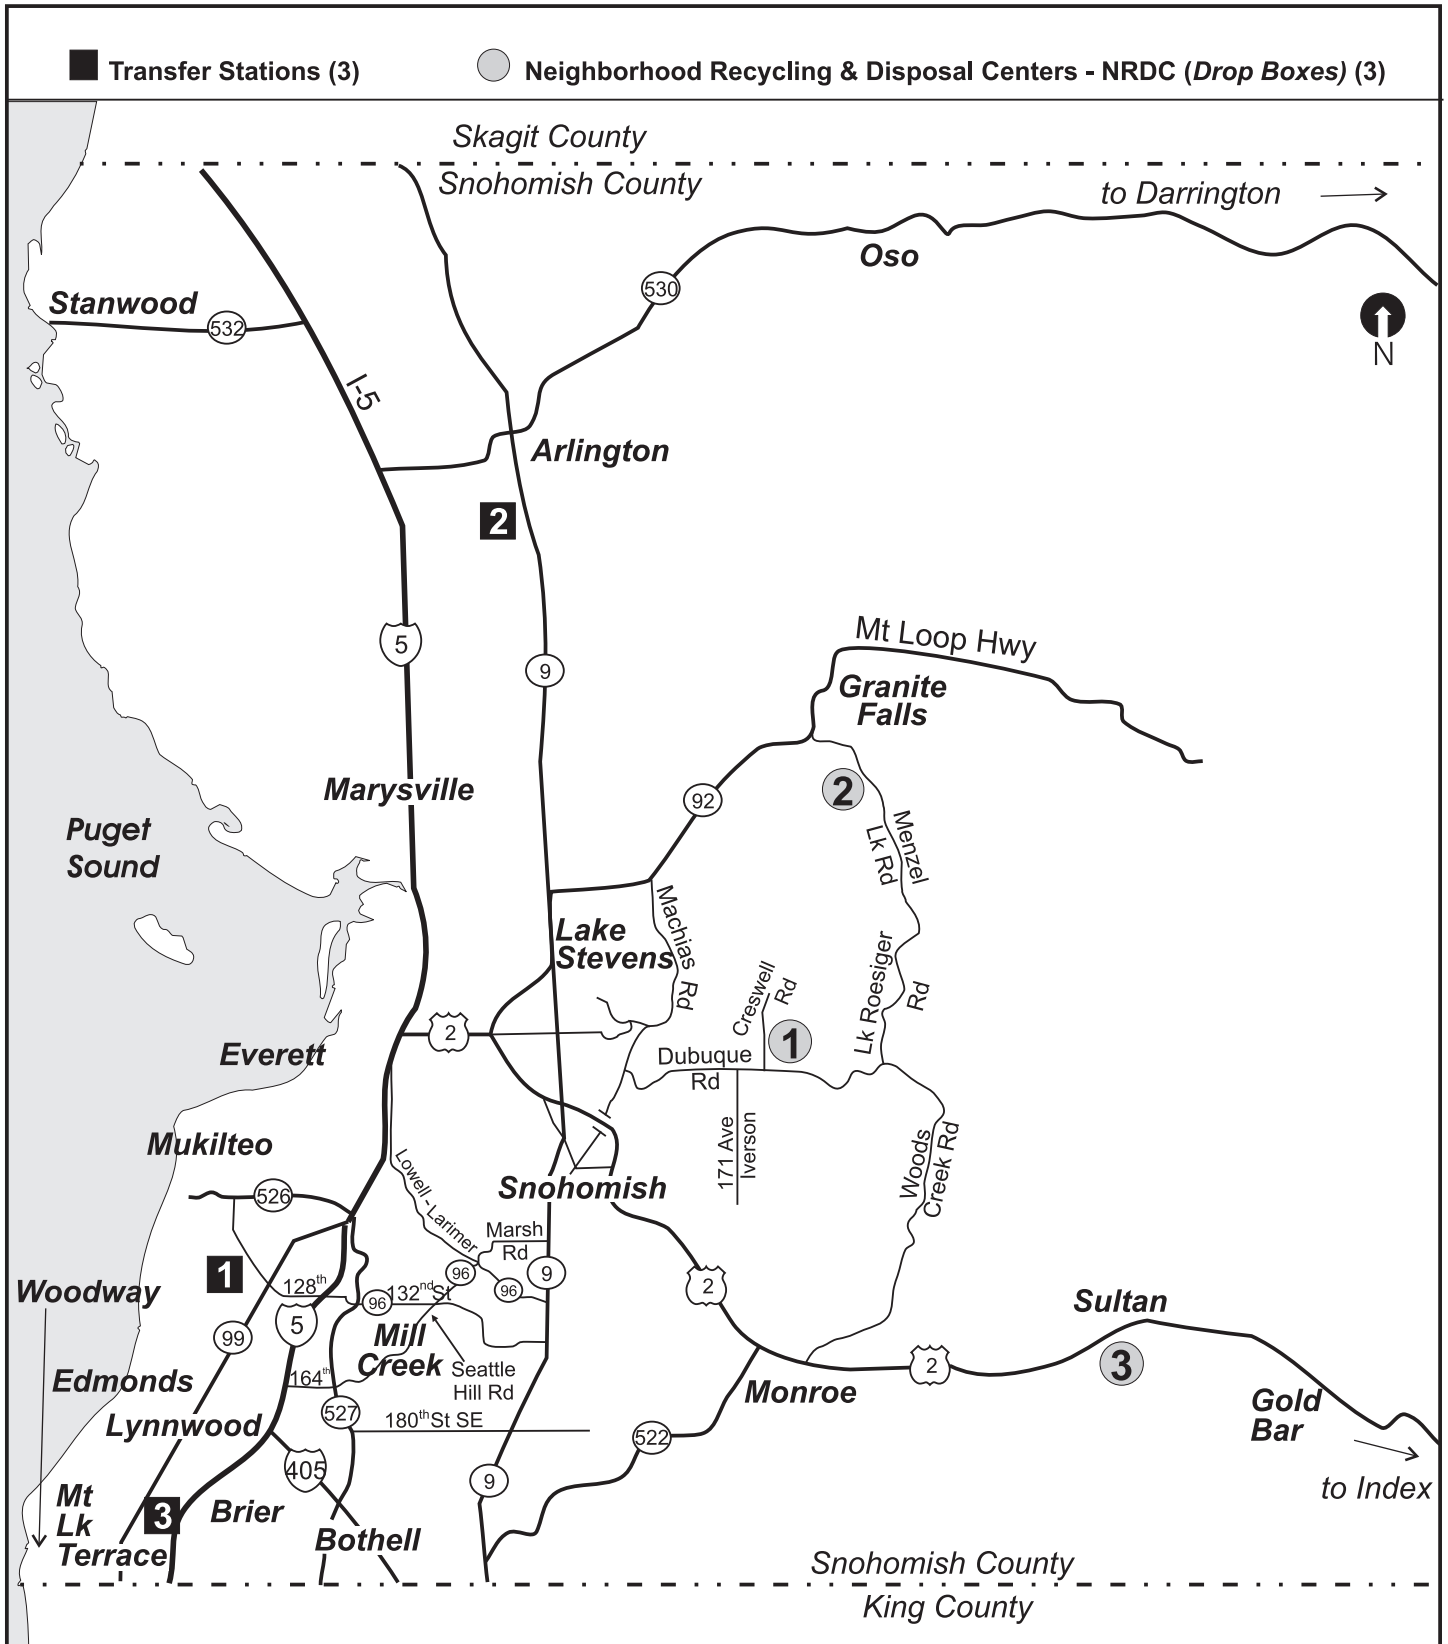

Snohomish County Solid Waste Facilities

See other side for driving directions.