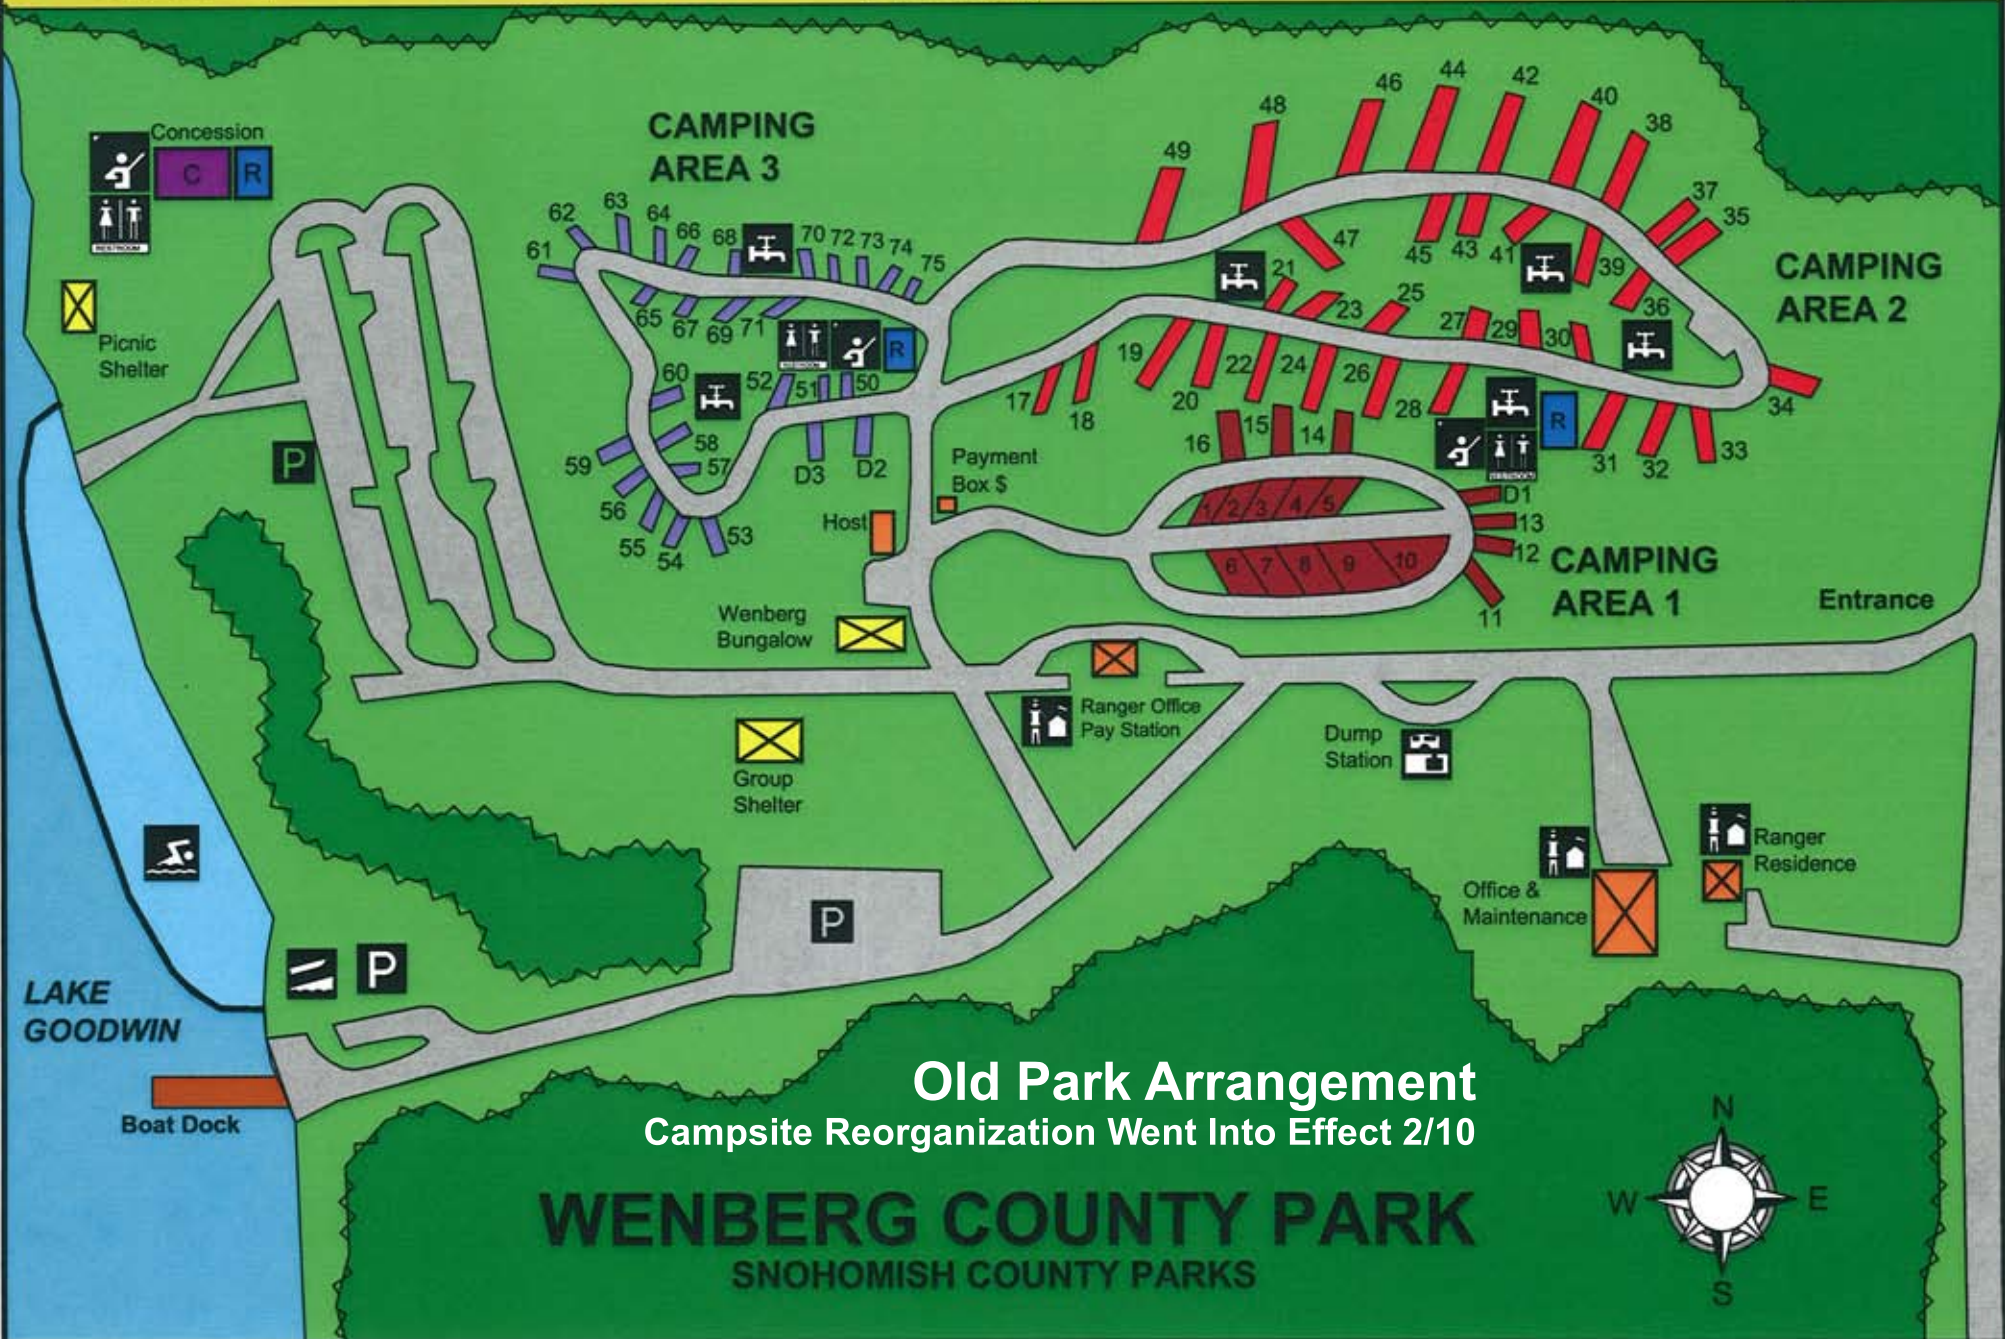

Park Boundary

Park Boundary

Park Boundary

**Old Park Arrangement**  
 Campsite Reorganization Went Into Effect 2/10

**WENBERG COUNTY PARK**  
 SNOHOMISH COUNTY PARKS

- |             |                      |          |                 |
|-------------|----------------------|----------|-----------------|
| Parking     | Swimming             | Shower   | Water           |
| Boat Launch | Ranger & Information | Restroom | RV Dump Station |