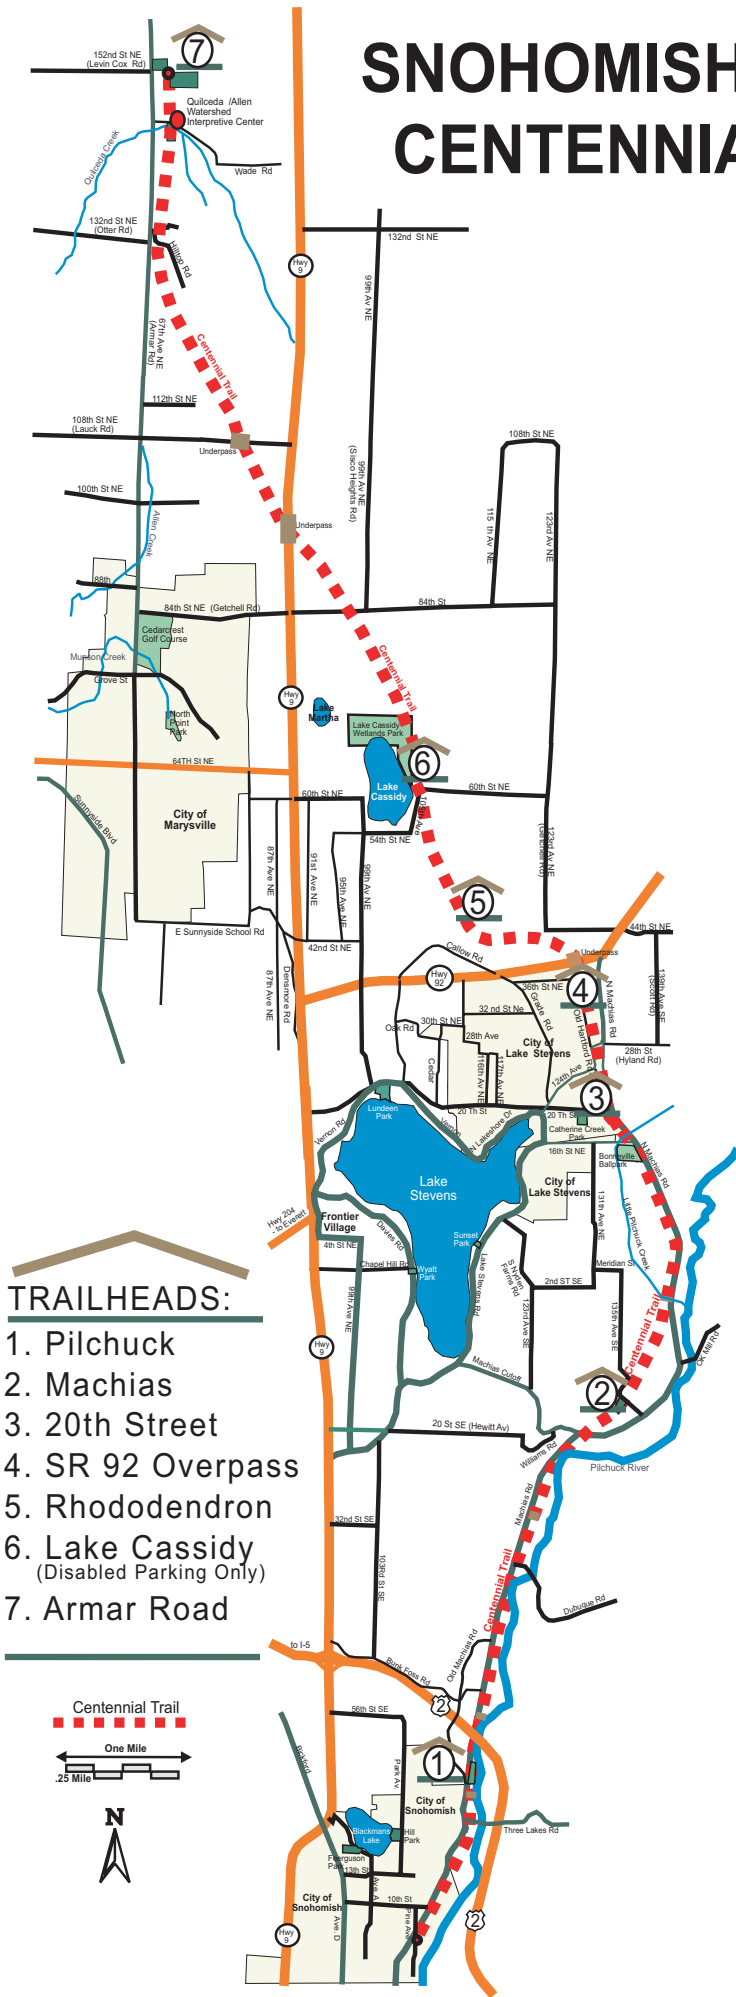

# SNOHOMISH COUNTY CENTENNIAL TRAIL

## TRAILHEADS:

1. Pilchuck
2. Machias
3. 20th Street
4. SR 92 Overpass
5. Rhododendron
6. Lake Cassidy  
(Disabled Parking Only)
7. Armar Road