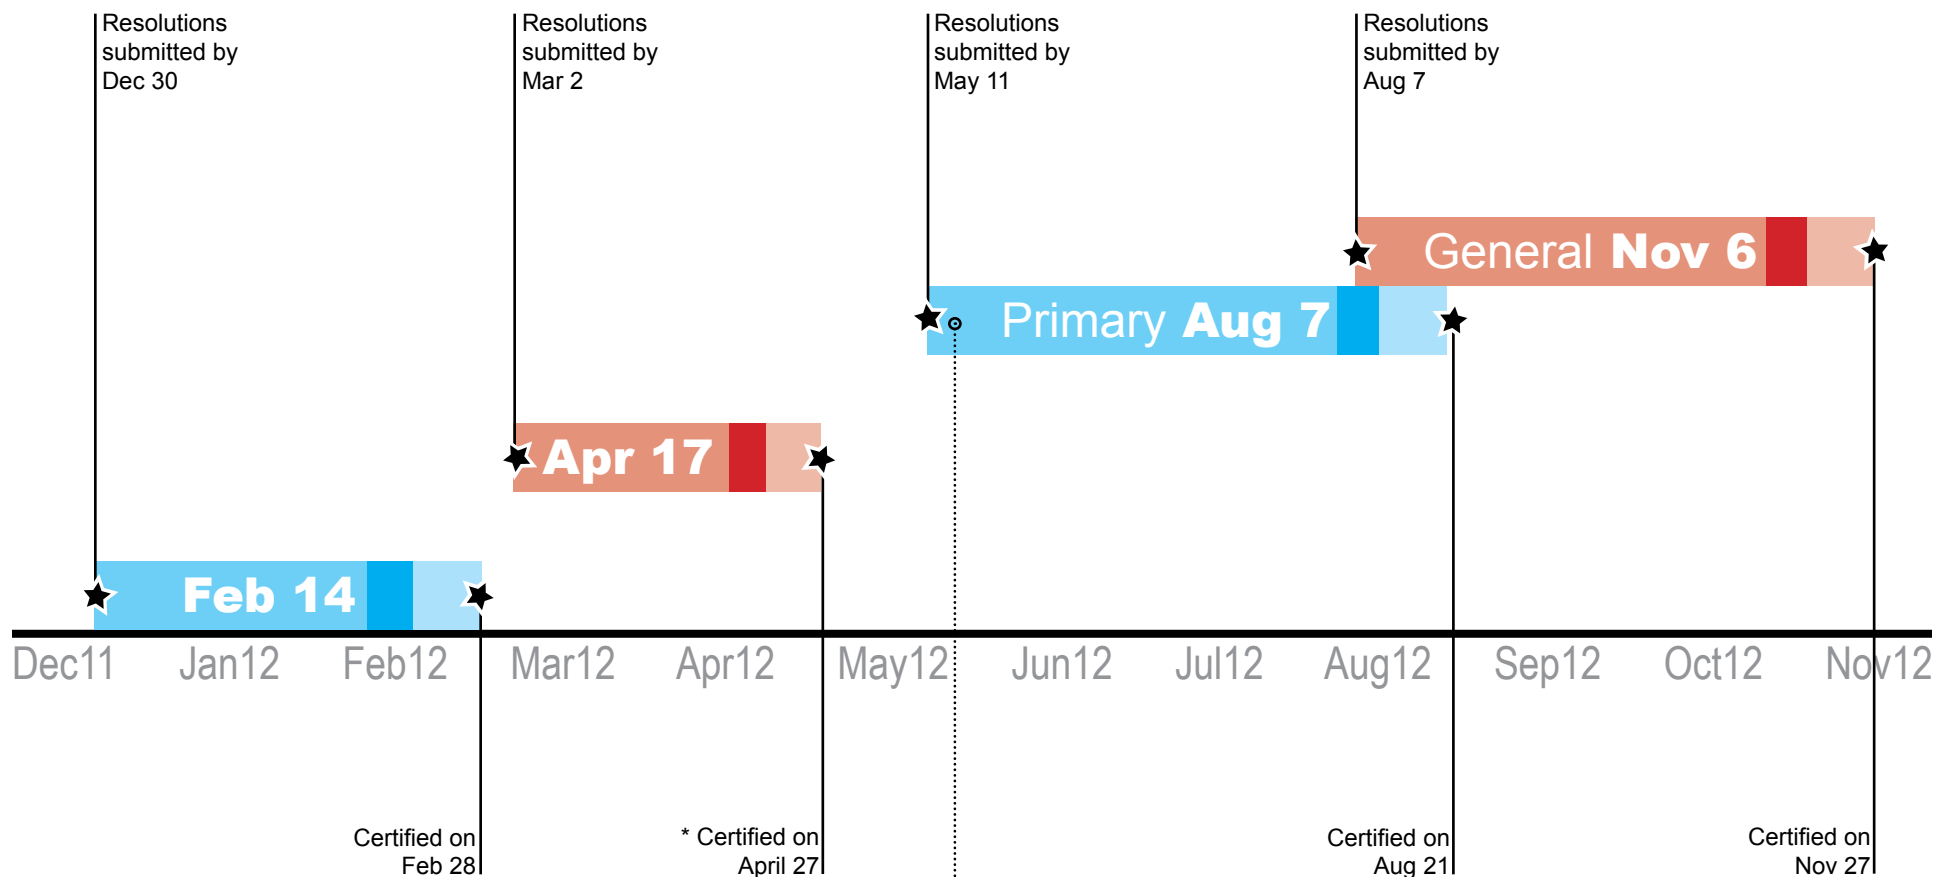

2012 Election Timelines

Resolutions for special elections due 46 days before election day.
 Resolutions for the Primary are due by the Friday before candidate filing.
 Resolutions for the General Election are due by the date of the Primary.

Ballots are mailed 19 days before elections.
 Military and overseas ballots are mailed 30 days before Special elections
 and 45 days before Primary and General elections.

Primary & Special elections certify 14 days after election day.
 General elections certify 21 days after election day.
 * 10 day certification for April 2012 based on RCW 29A.60.190.