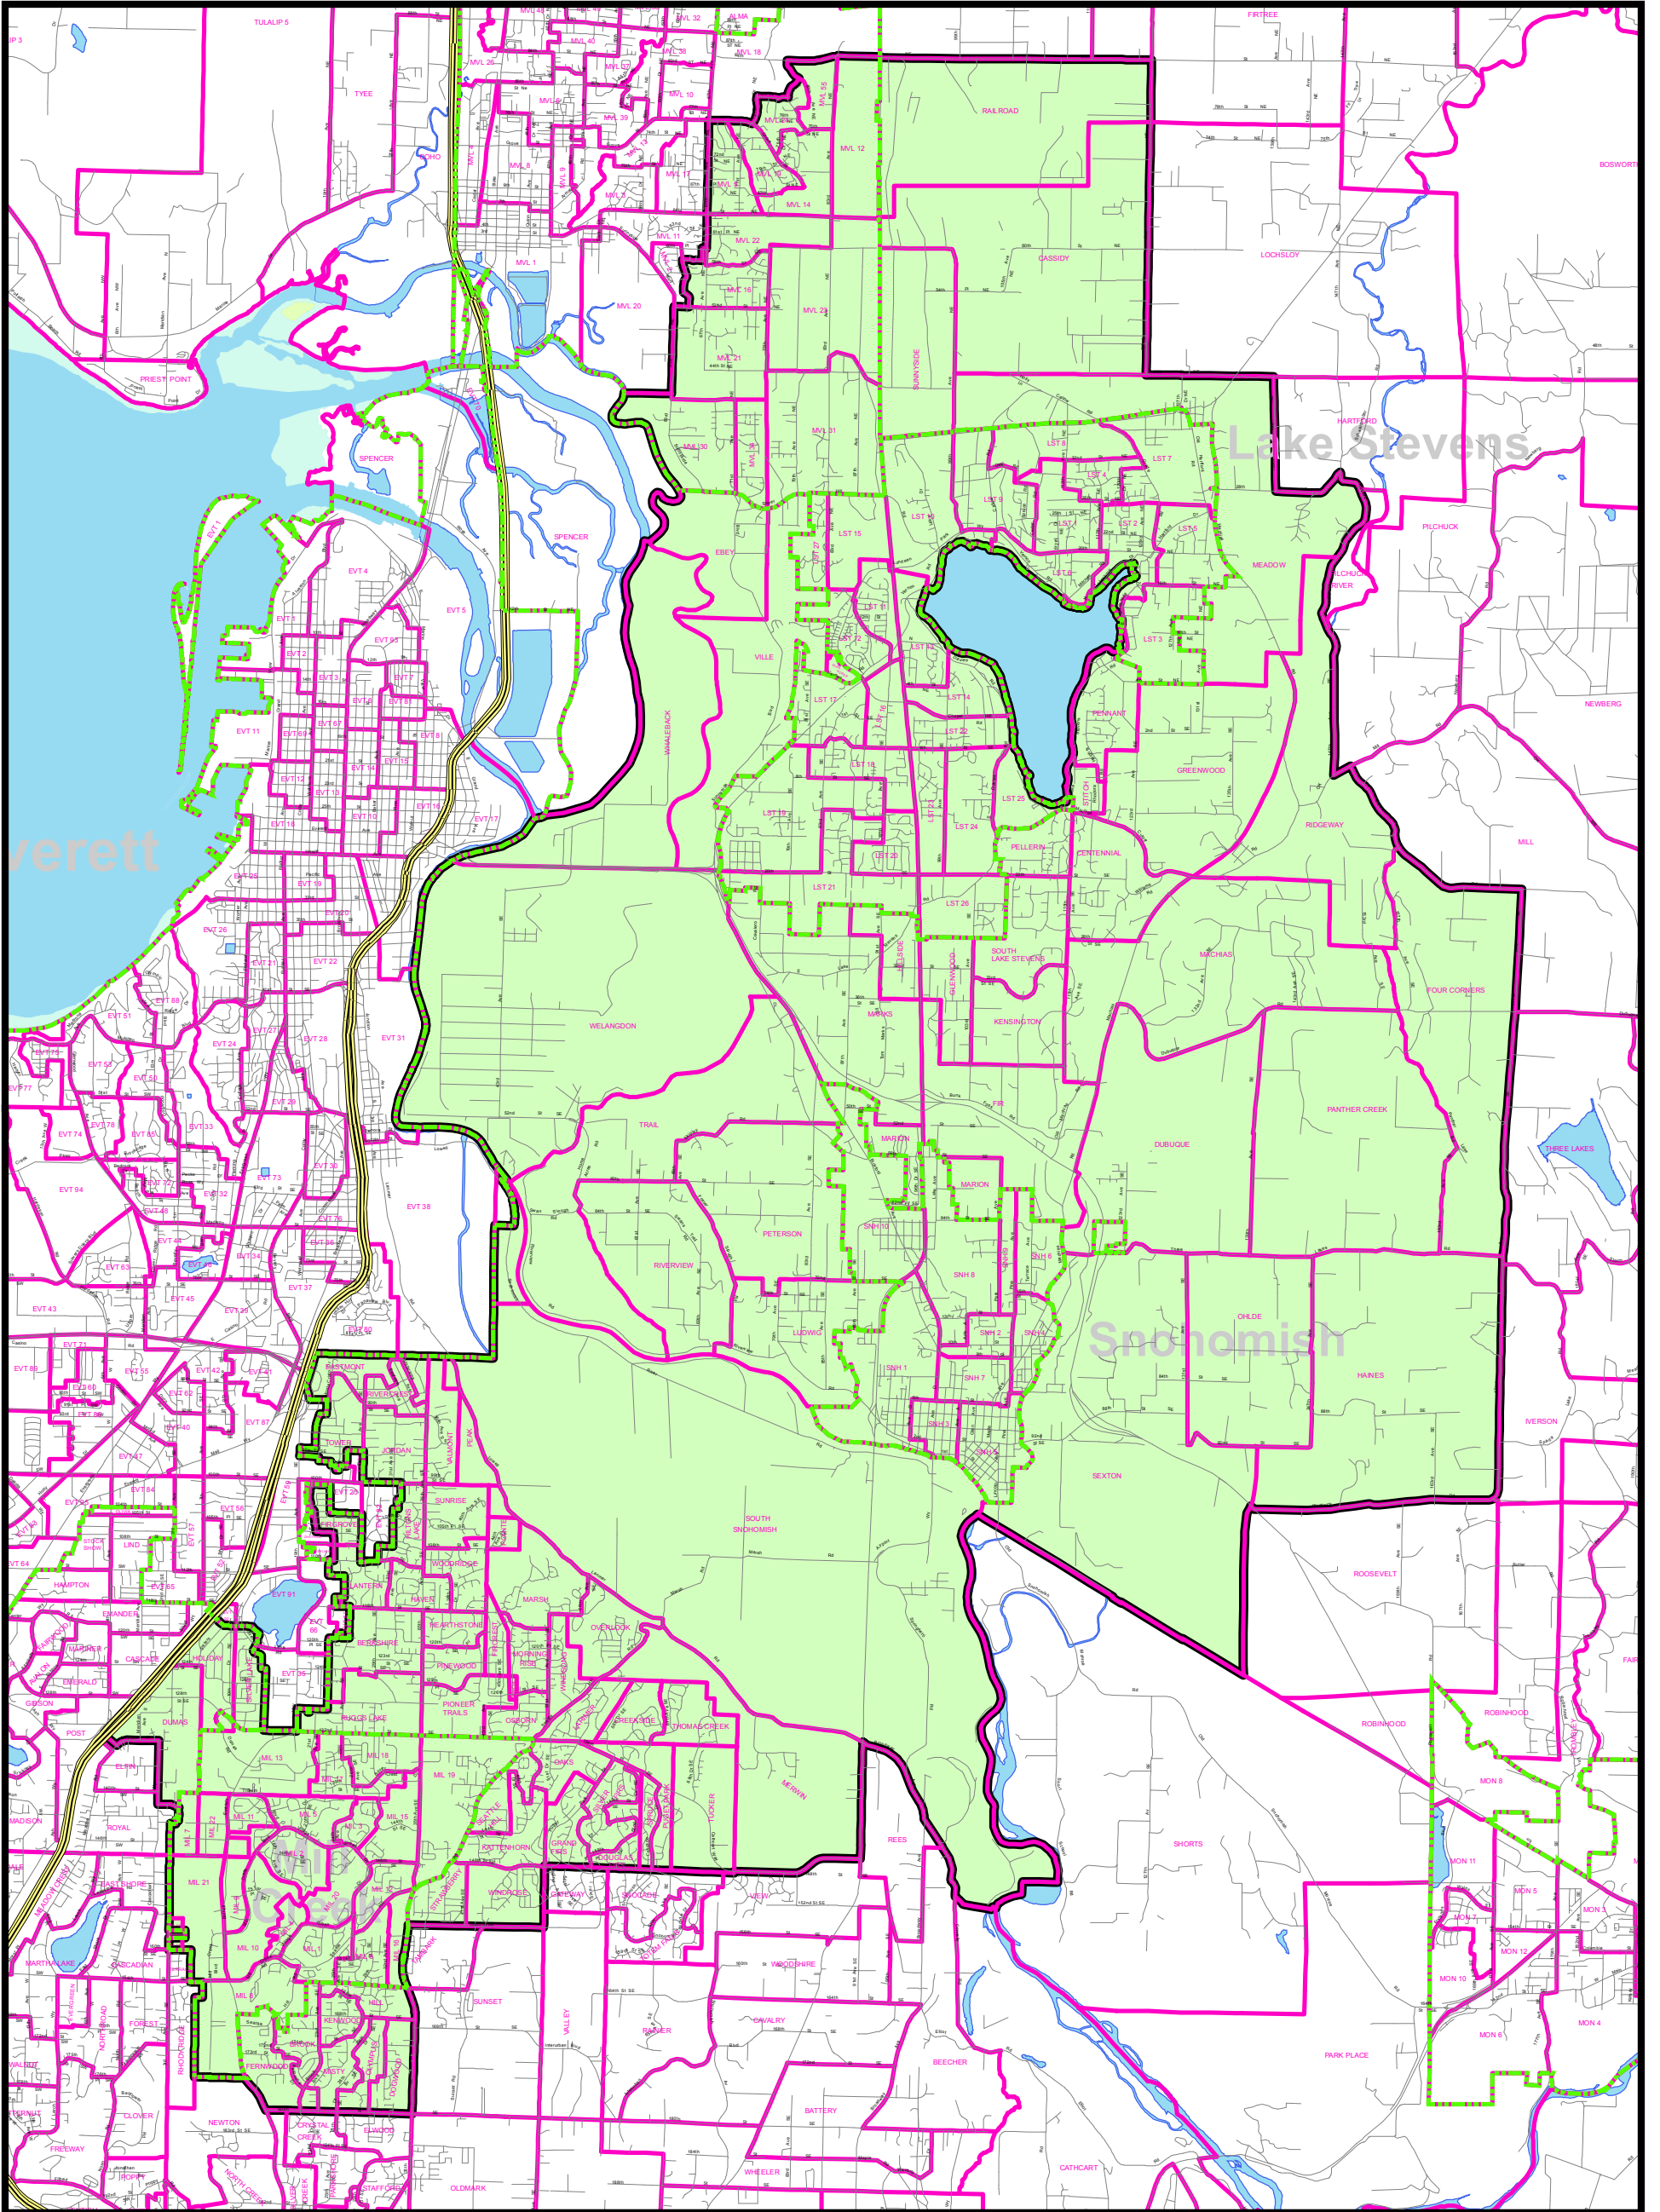

# Snohomish County Legislative District #44

**Legend**

- Streets and Roads
- City Boundaries
- County Boundary
- Precincts
- Legislative 44

Snohomish County  
Auditor's Office  
Election Division