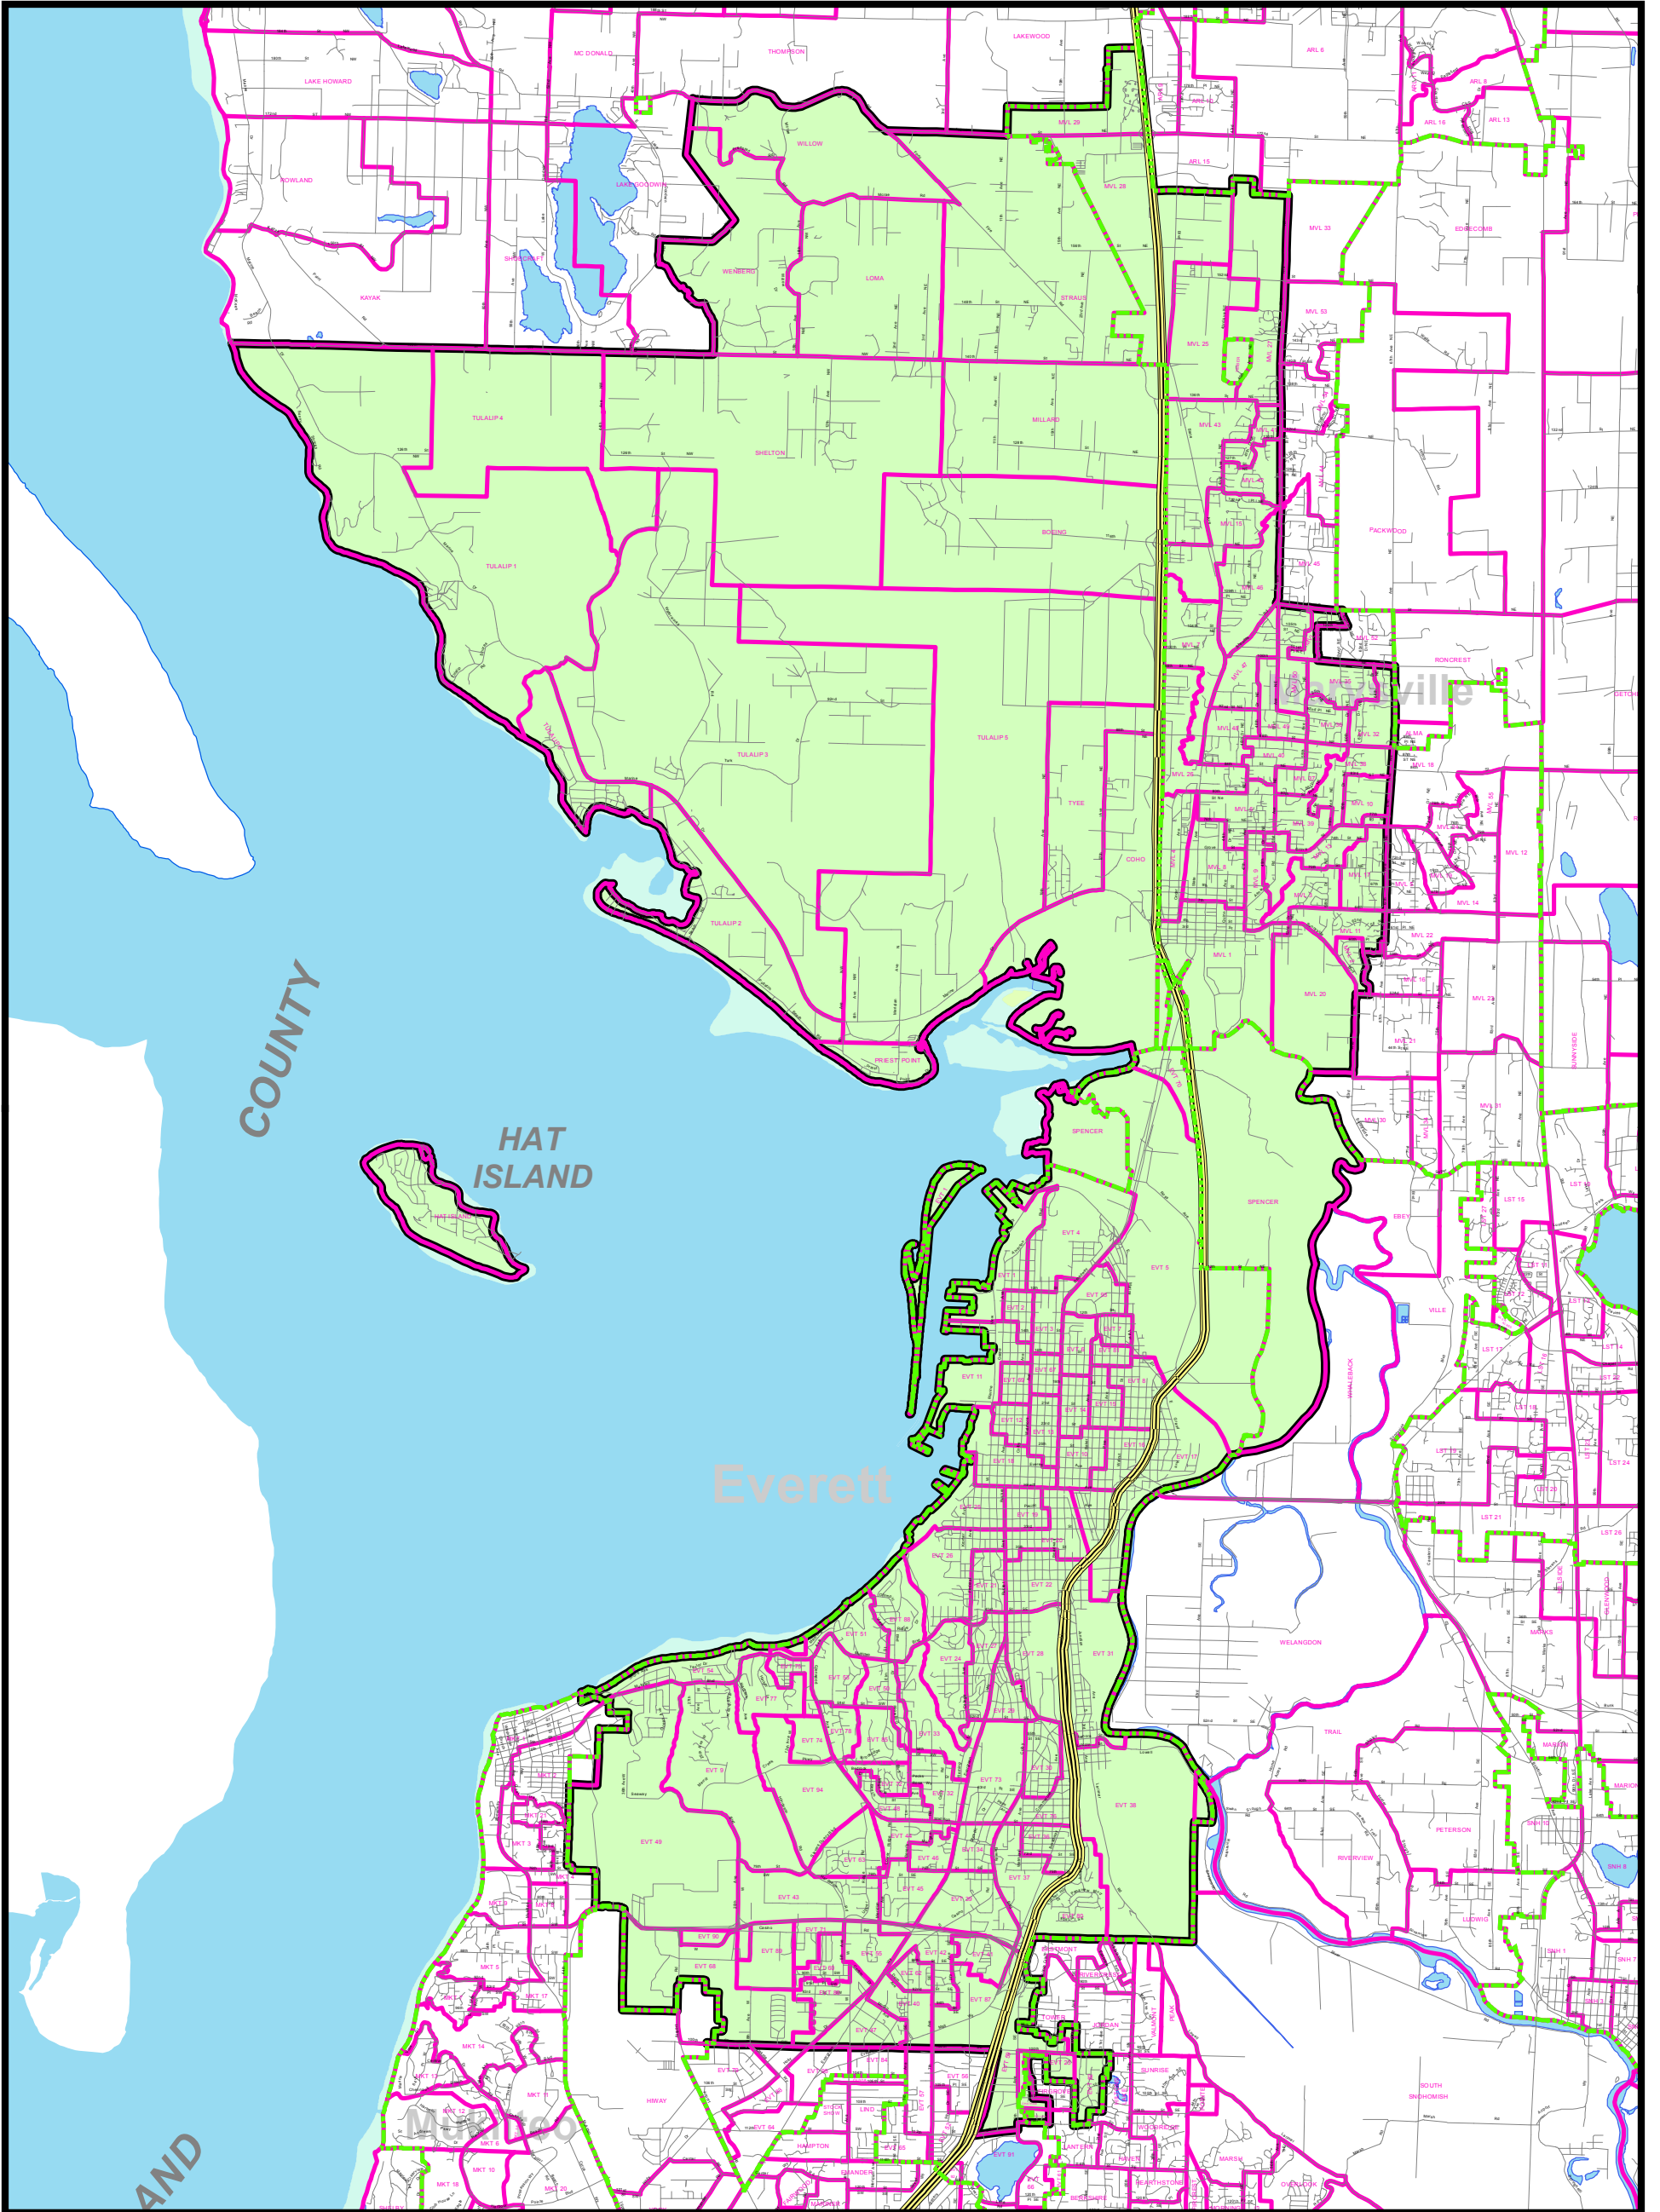

Snohomish County Legislative District #38

Legend

- Streets and Roads
- City Boundaries
- County Boundary
- Precincts
- Legislative 38

Snohomish County
Auditor's Office
Election Division