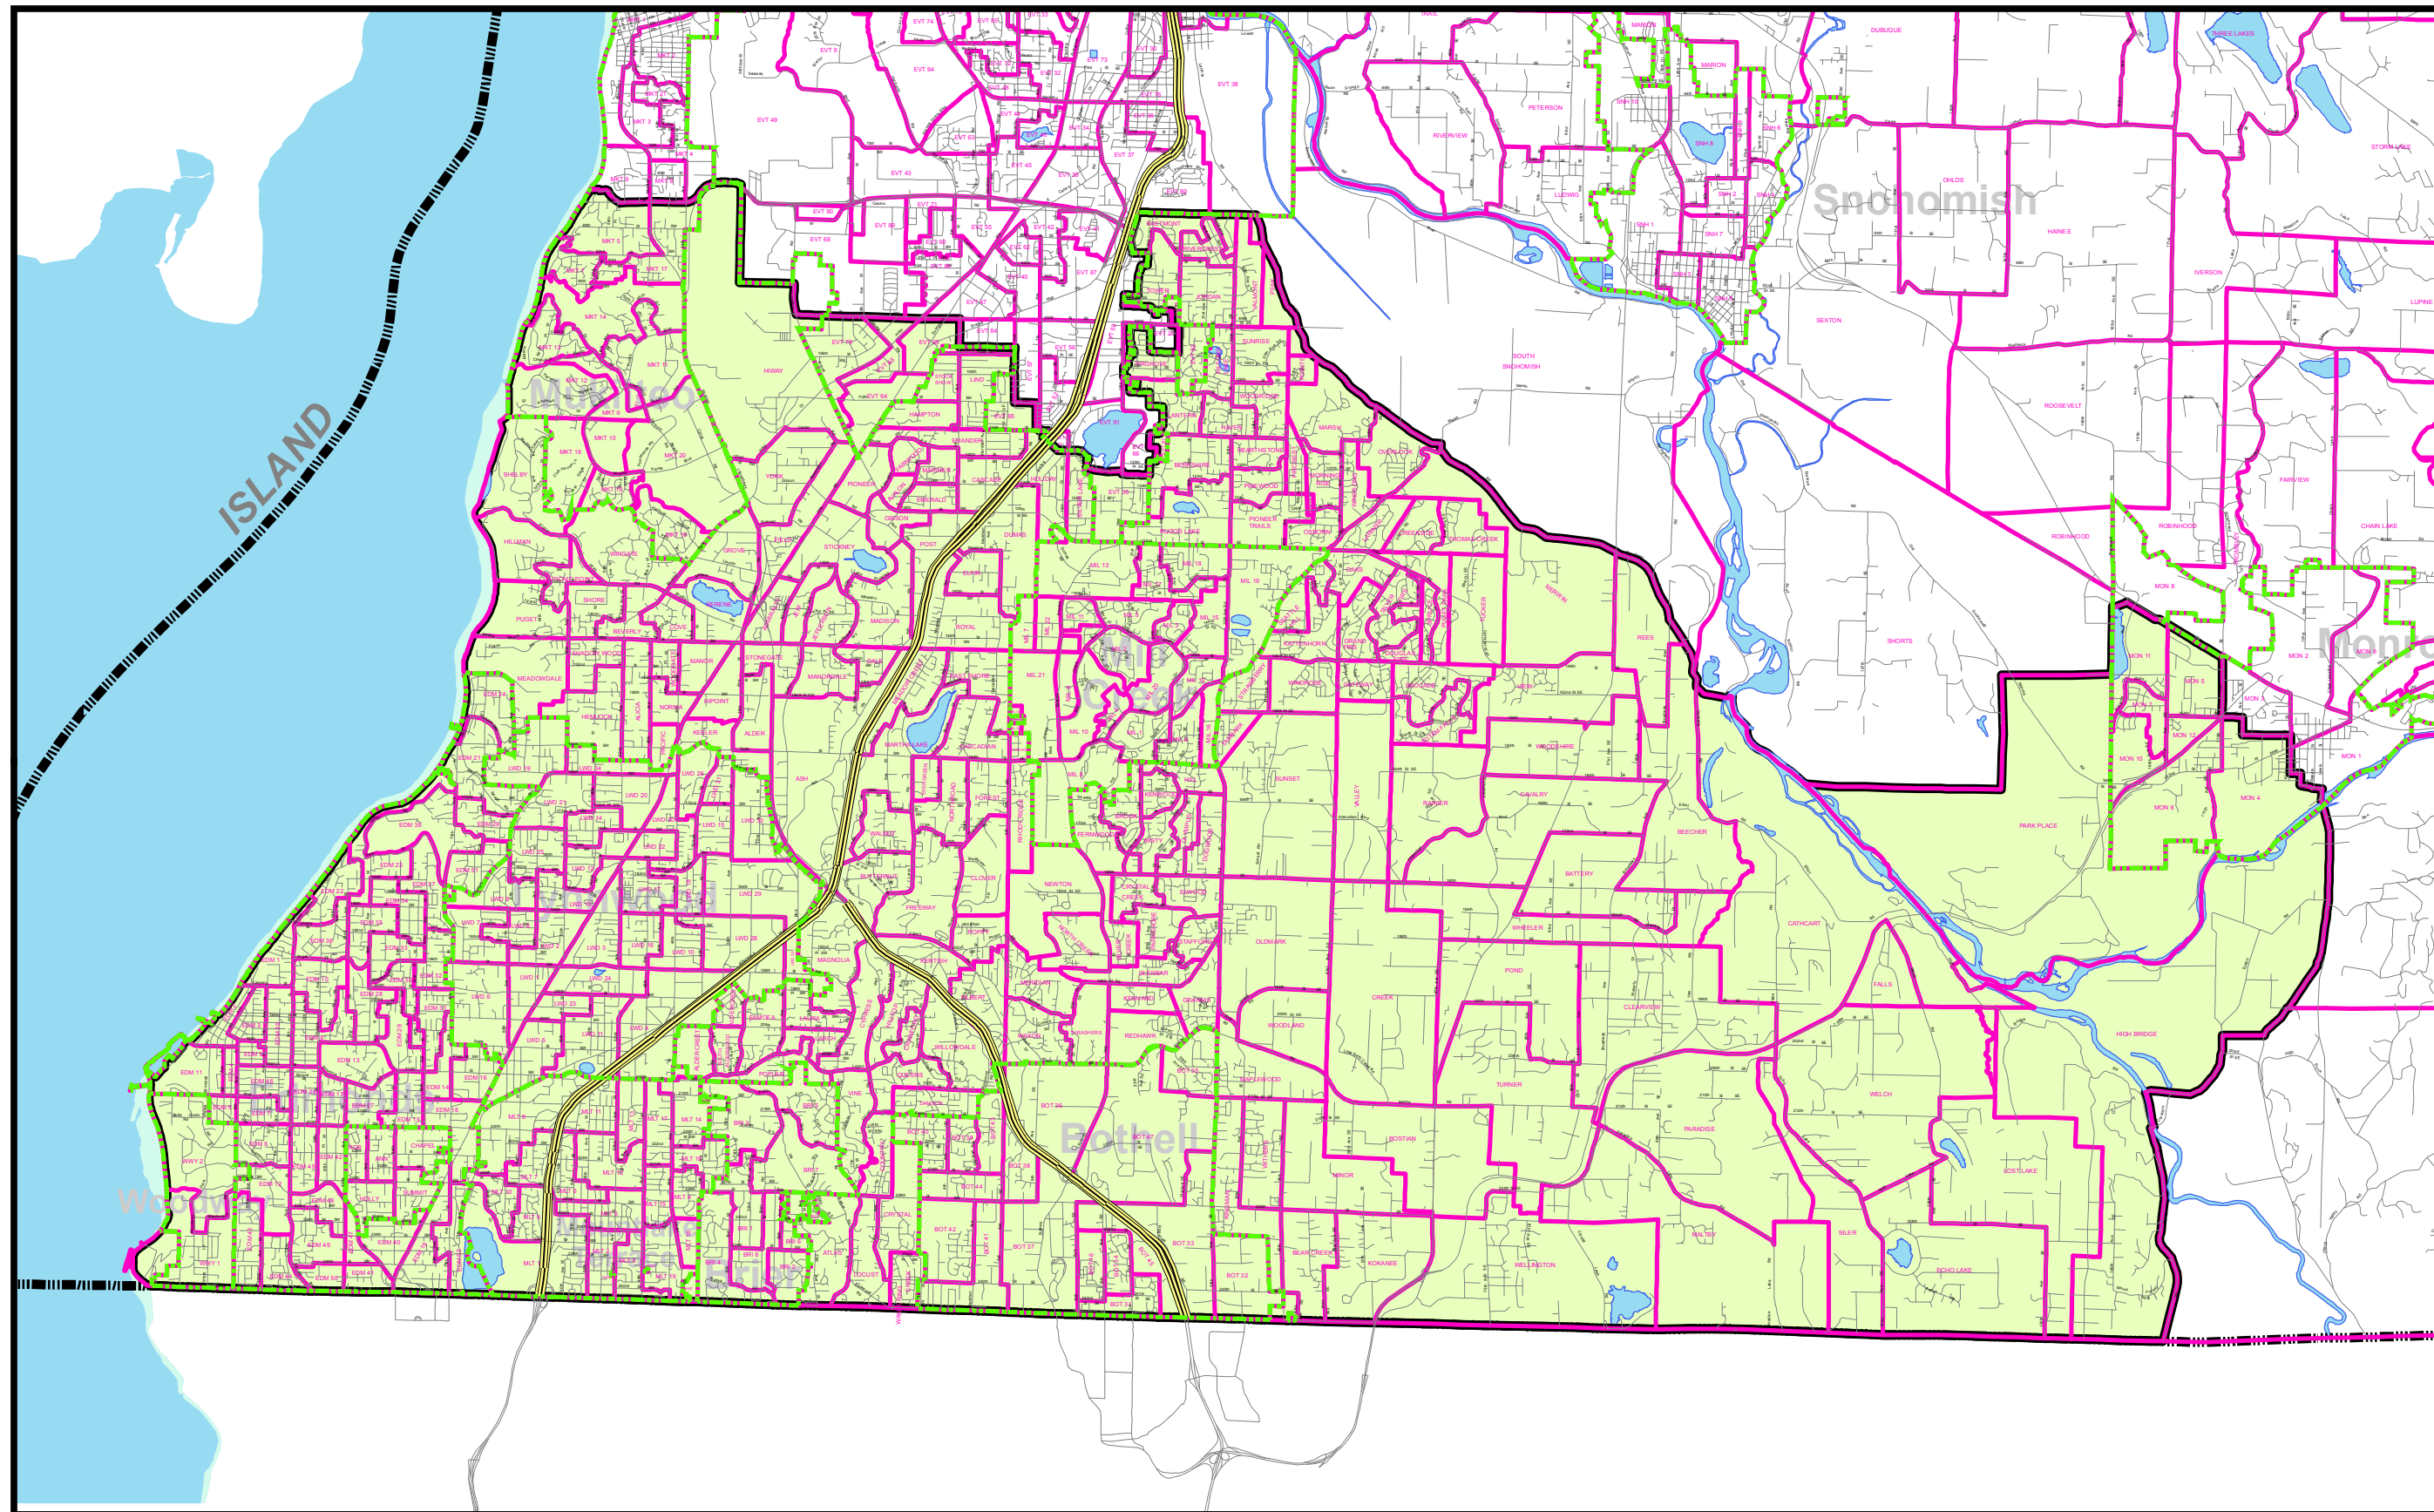

Snohomish County Congressional District #1

Legend

- Streets and Roads
- County Boundary
- City Boundaries
- Precincts
- Congressional 1

Snohomish County
Auditor's Office
Election Division